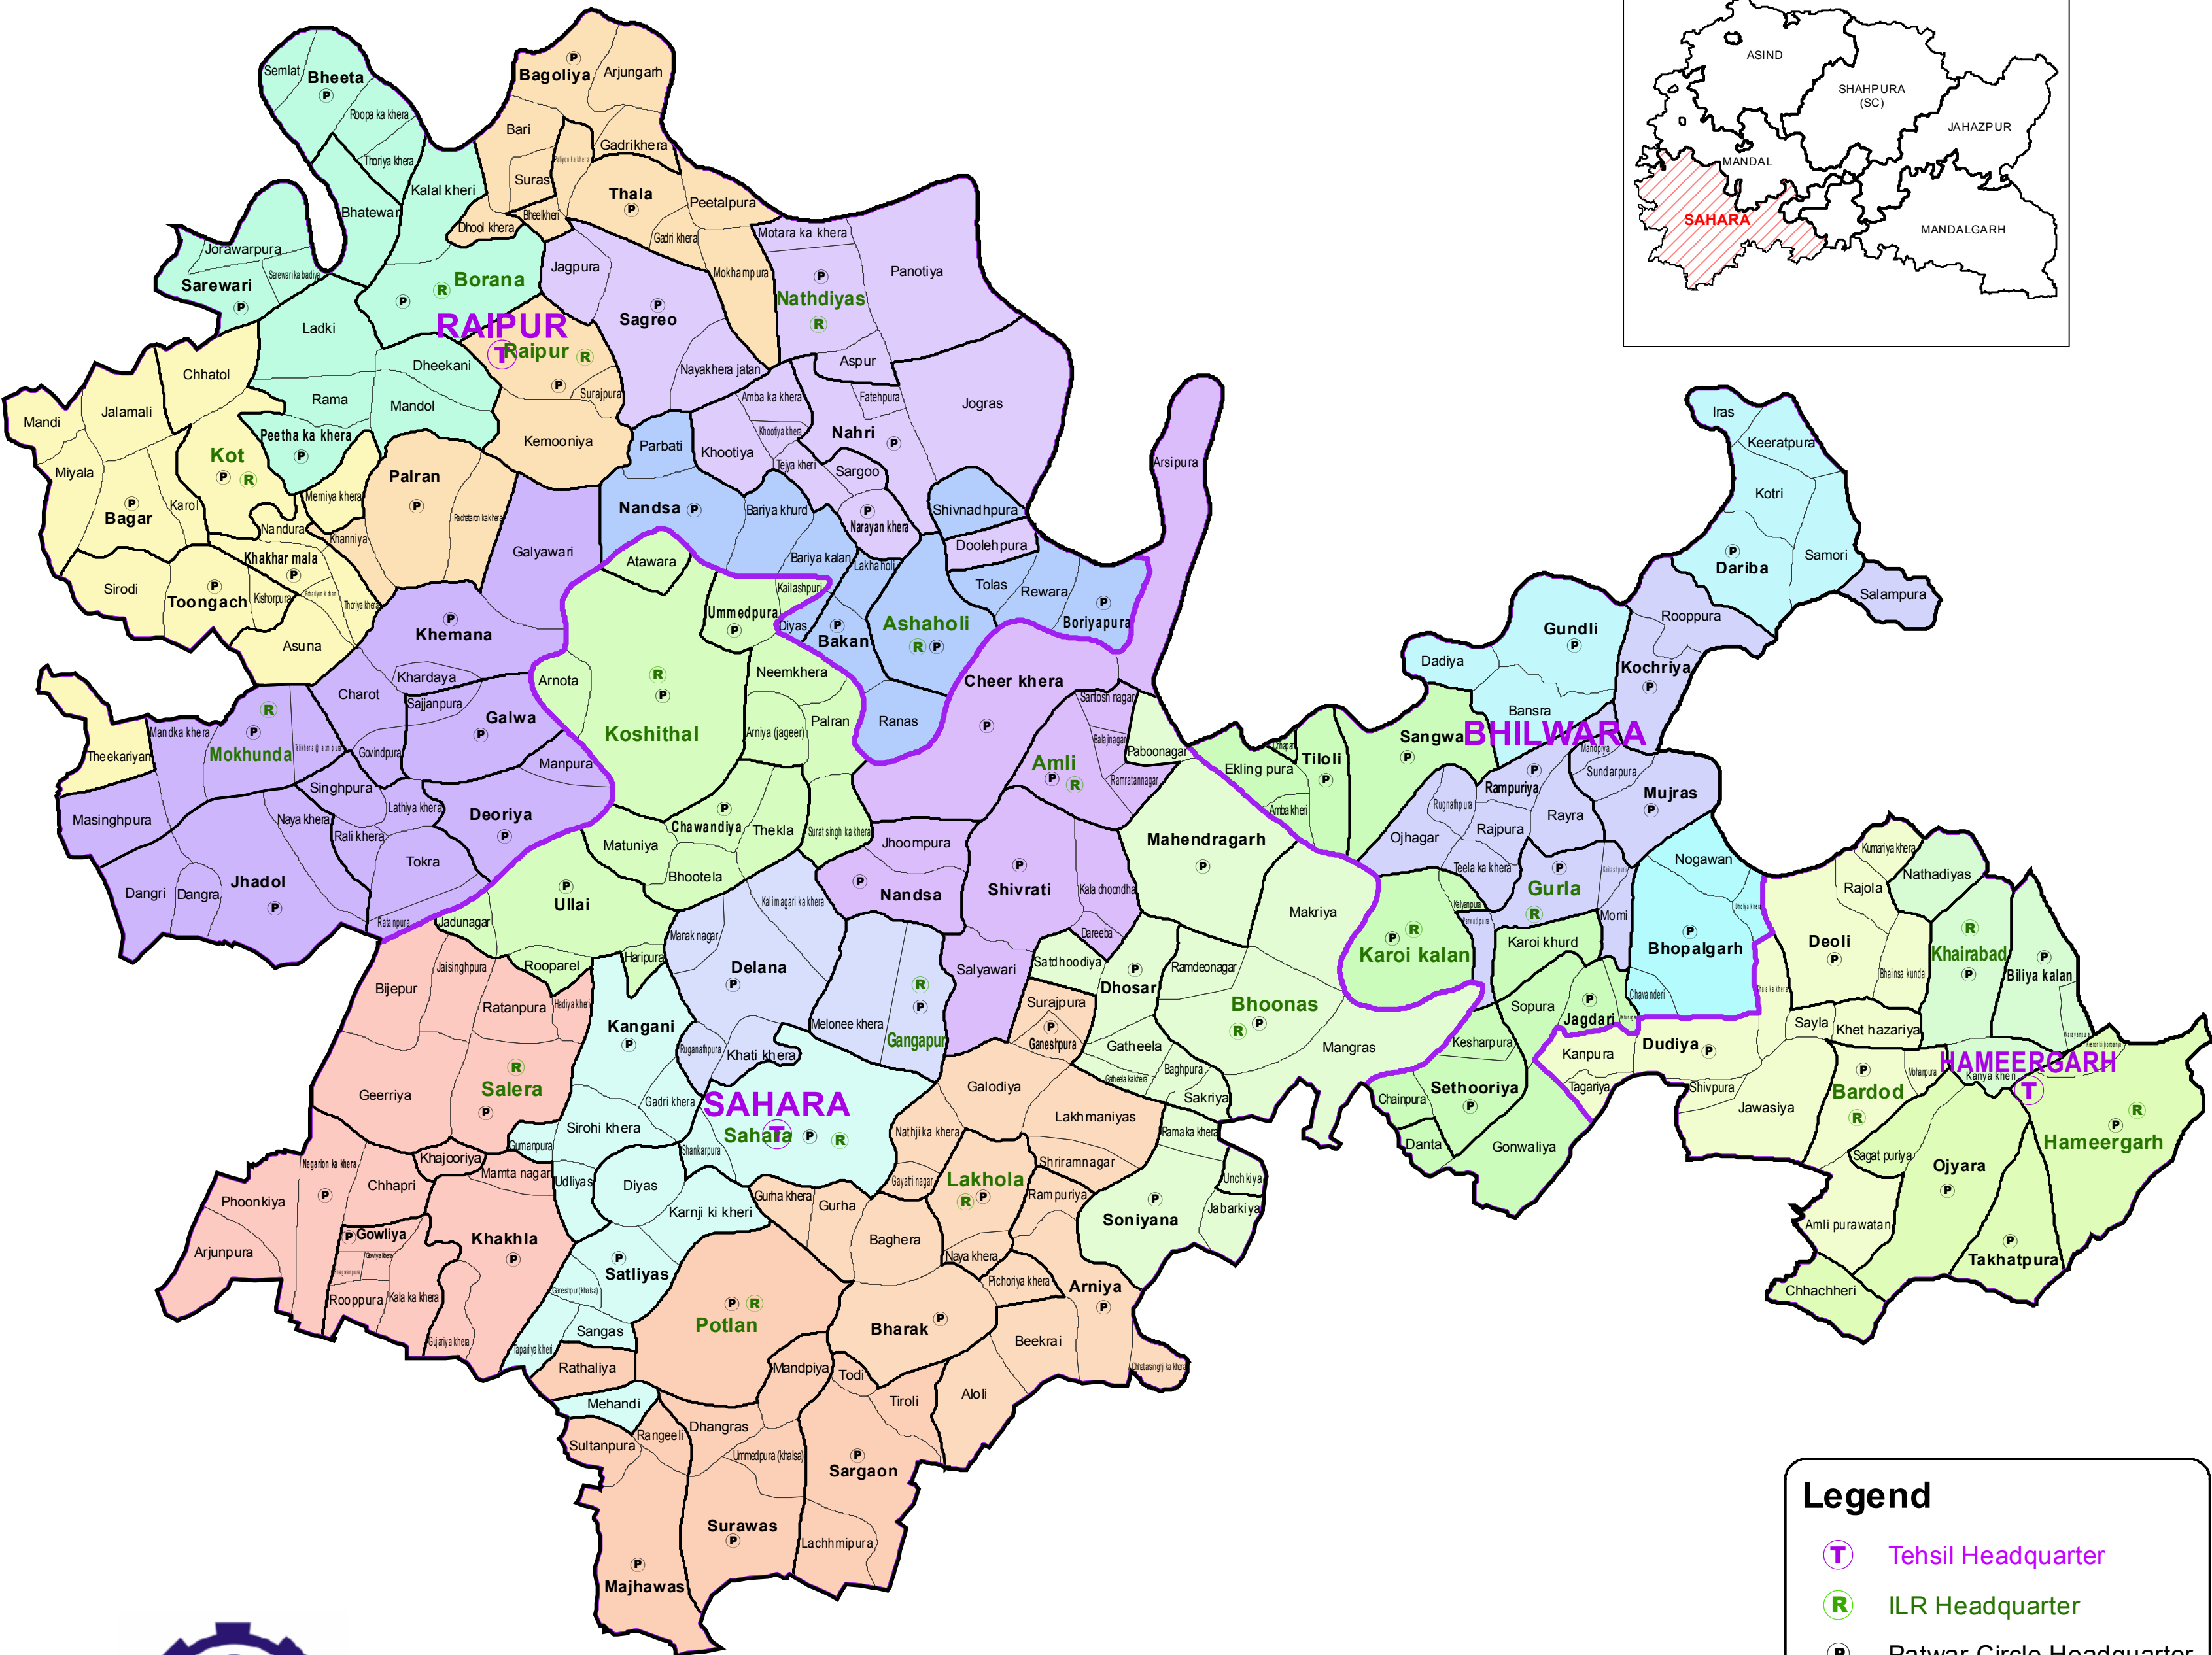

ASSEMBLY CONSTITUENCY - SAHARA-179 DISTRICT - BHILWARA

Legend

- Ⓧ Tehsil Headquarter
- Ⓧ ILR Headquarter
- Ⓧ Patwar Circle Headquarter
- Tehsil Name Tehsil Boundary
- ILR Circle Name ILR Circle Boundary
- Patwar Circle Patwar Circle Boundary
- Village Name Village Boundary